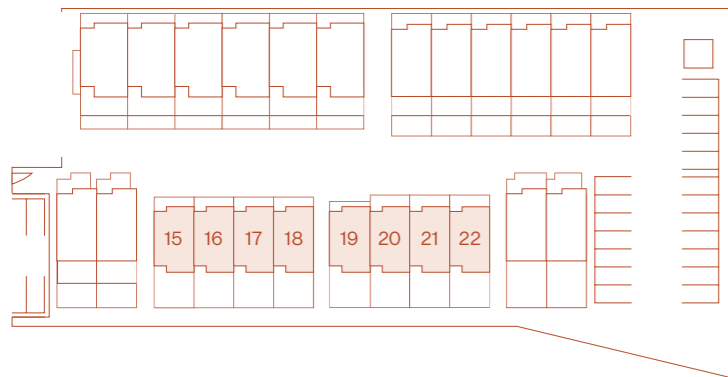

Two Bedroom \$650,000

2 | 1 | 1

Image: Artist impression only

Levels: 2

Floor area: 100m²

First Floor

Ground Floor